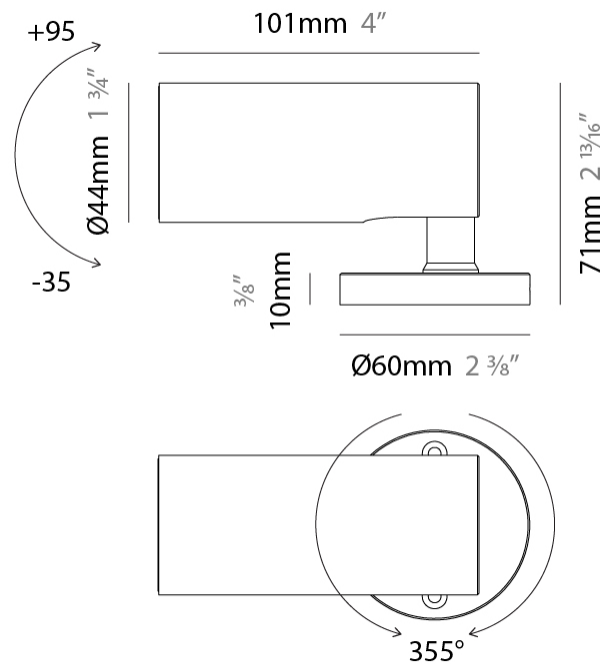

GENERAL

Series: Diversi
Subseries: Diversi 40
Partner: Zaneen
Division: Exterior
Installation: Surface
Product Type: Flood
Mounting Location: Above Ground
Light Distribution: Adjustable

PHYSICAL

Shape: Cylinder
Diameter (mm): 44
Diameter (in): 1 3/4
Height (mm): 101
Height (in): 4
Weight (kg): 0.27
Weight (lbs): 0.59
Installation Requirement: Surface mounted / Spike / Tree strap
Diffuser: Extra clear tempered / Frosted glass 3mm
Fixture Finish: ANA / ANB / ASB / PSB
Fixture Material: Anodized Aluminum 6026 / Machined Aged Brass
Cable Details: 350mm NS20N PCP 2x0.5 mm2

ELECTRICAL

Lamp Type: LED
Total Output Wattage (W): 2.6
Dimming: Non-Dimming / 0-10V / DALI
Driver Included: No
Driver Location: Remote
Driver Type: Constant Voltage - Universal
Driver Class: Class 2
Input Voltage (V): 120 - 277
Output Voltage (V): 24

LED

Number of LEDs: 1
Color Temperature (°K): 2200 / 2700 / 3000 / 4000
Nominal Lumen (lm): 110 / 160 / 210 / 270
CRI: >90 CRI
Lamp Life (hrs): 100000

OPTICAL

Optic°: 10 / 23 / 43 / 10x40 / 40x10
Beam Angle: Narrow / Medium / Wide / Elliptical
Adjustability: Rotational 355°

RATINGS AND CERTIFICATIONS

Certified By: Certified for North American Standards
IP rating: IP66
IK Rating: IK07