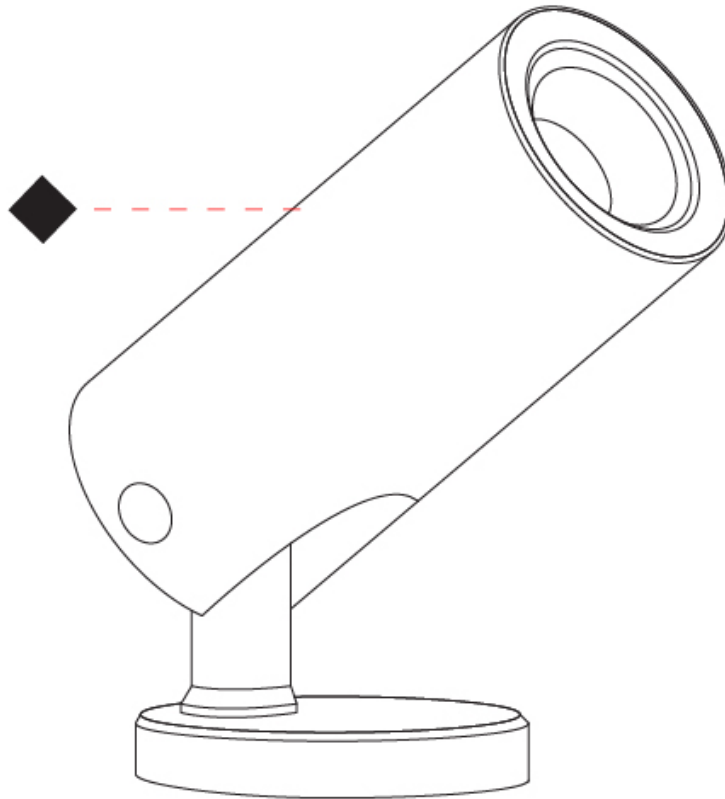

DIVERSI 40 SURFACE

E12F0003-

PROJECT _____

TYPE _____

SPECIFIER _____

QUANTITY _____

DATE _____

E